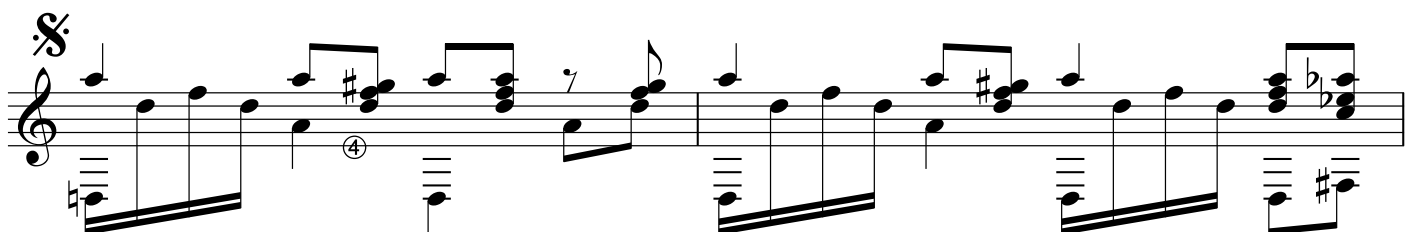

Мохнатый шмель

(из к/ф "Жестокий романс")

А. Петров

обр. для 7-стр гитары
В. Перова

Musical staff 1: Treble clef, key signature of one sharp (F#). The staff contains a complex melodic line with various intervals and accidentals. It includes a circled '4' and a circled '7'.

Musical staff 2: Treble clef, key signature of one sharp (F#). The staff contains a melodic line with various intervals and accidentals. It ends with a repeat sign.

Musical staff 3: Treble clef, key signature of one sharp (F#). The staff contains a melodic line with various intervals and accidentals. It includes circled '3' and '4'.

Musical staff 4: Treble clef, key signature of one sharp (F#). The staff contains a melodic line with various intervals and accidentals. It includes circled '3', '4', and '6', and a circled '2'.

Musical staff 5: Treble clef, key signature of one sharp (F#). The staff contains a melodic line with various intervals and accidentals. It includes a circled '6'.

Musical staff 6: Treble clef, key signature of one sharp (F#). The staff contains a melodic line with various intervals and accidentals. It includes a circled '2'.

Musical staff 7: Treble clef, key signature of one sharp (F#). The staff contains a melodic line with various intervals and accidentals. It includes circled '2' and '4'. Below the staff, the text "ad libitum" and "cadenz." is written. The staff ends with a repeat sign.